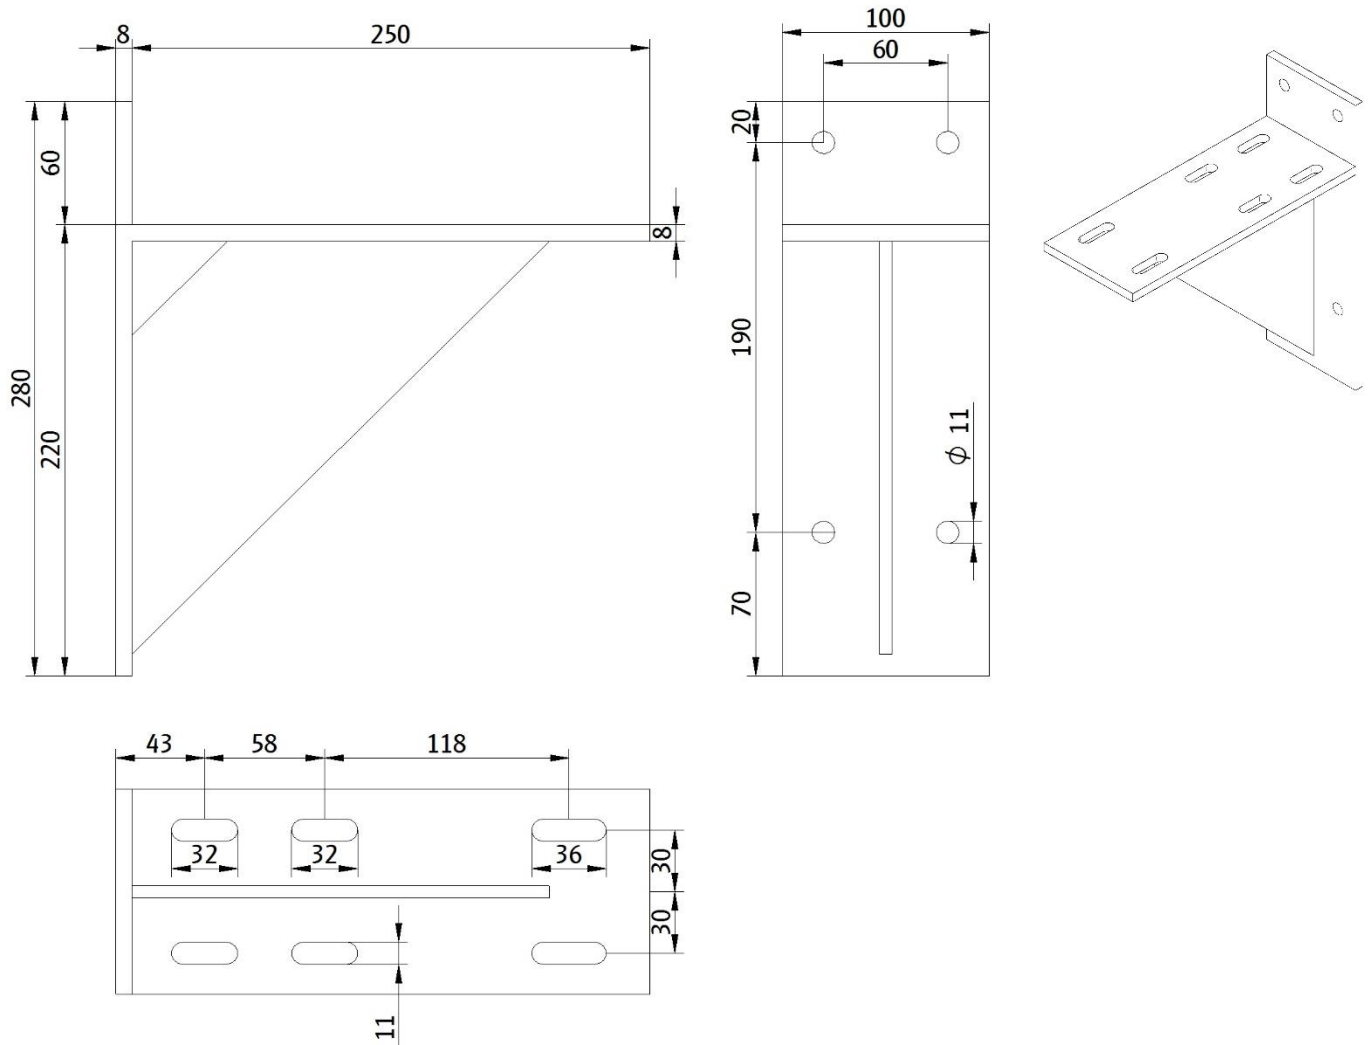

# MB2

Montageplaat  
 Mounting plate  
 Montageplatte  
 Plaque de montage

MB-SERIE

TYPE		MB2
Mmax	[Nm]	1500
m	[kg]	4.2
T-serie	[-]	T1//T10/T2/TS2/T20/TS20