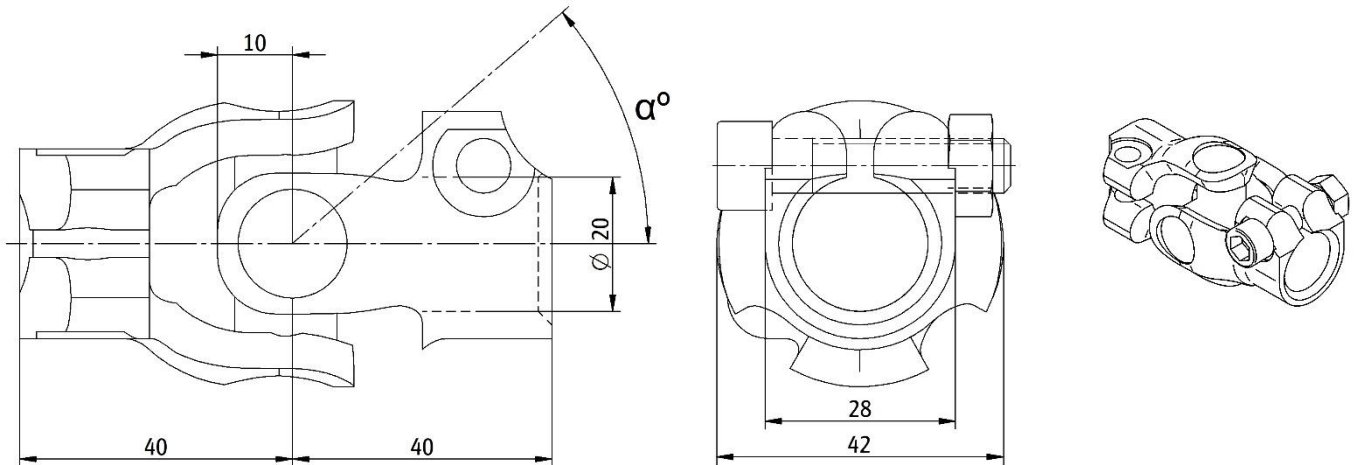

KR07

70Nm

Kruiskoppeling
 Universal joint
 Kreuzgelenkkupplung
 Joint universelle

K-SERIE

TYPE	KR7	
Mmax	[Nm]	70
m	[kg]	0.6
M	[Nm]	Mmax x η